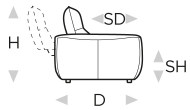

Please note: for not removable models, only one colour fabric covers are available.

* Deluxe, Fabrics and microfibers are not available for the U.K. - USA/CA - IE market.

Feet

PVC H4

Ottoman

We reserve the right to amend materials, covers and product dimensions shown on the data sheet, for production purposes and without prior notice. The line drawings, graphic information, dimensions, and volume provided are approximate and may vary due to the tolerances allowed in the production process with a view to improvements. The following maximum load values are recommended under normal use: armchairs max. 120 kg, 2-seater sofas max. 200 kg (2x100 kg), 3-seater sofas max. 240 kg (3x80 kg). Exceeding the recommended load may cause a structural failure of the sofa/armchair or its components.

↑ fold following the dotted line ↑

N_Esprit

 NICOLETTIHOME

L Length - H Height - D Depth - SH Seat Height - SD Seat Depth
Dimensions refer to maximum sizes of the version with closed mechanism (where available).