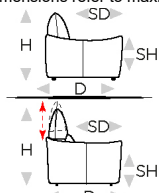

↑ fold following the dotted line ↑

N_SUN

NICOLETTIHOME

L Length - H Height - D Depth - SH Seat Height - SD Seat Depth
Dimensions refer to maximum sizes of the version with closed mechanism (where available).

dimensions

					
L 118 H86 D118 SH42 SD98	L 72 H86 D98 SH42 SD62	L 72 H97 D98 SH42 SD62	L 72 H97 D98 SH42 SD62	L 84 H86 D98 SH42 SD62	
040	130	J82	186	144	
square corner	chair without armr.	fixed headrest armless chair	chair without armr. lift-up headr.	maxi chair no arm	
					
L 84 H97 D98 SH42 SD62	L 84 H97 D98 SH42 SD62	L 89 H86 D100 SH42 SD62	L 89 H86 D100 SH42 SD62	L 89 H97 D100 SH42 SD62	L 89 H97 D100 SH42 SD62
DJ0	583	120	110	J81	J80
maxi armless chair fix.head.	maxi ch. no arm lift up head	1 left arm facing chair	1 right arm facing chair	fixed headrest lhf chaire	fixed headrest rhf chaire
					
L 89 H97 D100 SH42 SD62	L 89 H97 D100 SH42 SD62	L 101 H86 D100 SH42 SD62	L 101 H86 D100 SH42 SD62	L 101 H97 D100 SH42 SD62	L 101 H97 D100 SH42 SD62
182	181	124	114	DL7	DL6
1left a.fac.chair lift-up head.	1rgt a.fac.chair lift-up head	lhf maxi chair	rhf maxi chair	lhf maxi chair fixed headr	rhf maxi chair fixed headr
					
L 101 H97 D100 SH42 SD62	L 101 H97 D100 SH42 SD62	L 89 H86 D160 SH42 SD122	L 89 H86 D160 SH42 SD122	L 89 H97 D160 SH42 SD122	L 89 H97 D160 SH42 SD122
517	516	420	410	AA4	AA3
1arm lhf ch.max.lift-up head	1arm raf ch.max.lift-up head	chaise lon.lhf arm fac	chaise lon.rhf arm fac	fixed headr. lhf ch.long.	fixed headr. rhf ch.long.