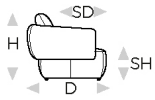

↑ fold following the dotted line ↑

# N\_Moon

**NICOLETTIHOME**

**L Length - H Height - D Depth - SH Seat Height - SD Seat Depth**  
 Dimensions refer to maximum sizes of the version with closed mechanism (where available).

dimensions	L 184 H86 D103 SH43 SD61	L 208 H86 D103 SH43 SD61	L 86 H- D86 SH43 SD-	L 73 H86 D103 SH43 SD61	L 92 H86 D103 SH43 SD61
version code	200	300	560	130	120
Description	2 seater	3 seater	big ottoman	chair without armr.	1 left arm facing chair