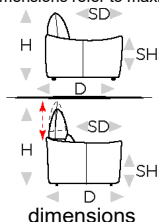

Please note: for not removable models, only one colour fabric covers are available.

* Deluxe, Fabrics and microfibers are not available for the U.K. - USA/CA - IE market.

sun_650

SUN_PT

Feet

PVC H3

Ottoman

We reserve the right to amend materials, covers and product dimensions shown on the data sheet, for production purposes and without prior notice. The line drawings, graphic information, dimensions, and volume provided are approximate and may vary due to the tolerances allowed in the production process with a view to improvements. The following maximum load values are recommended under normal use: armchairs max. 120 kg, 2-seater sofas max. 200 kg (2x100 kg), 3-seater sofas max. 240 kg (3x80 kg). Exceeding the recommended load may cause a structural failure of the sofa/armchair or its components.

↑ fold following the dotted line ↑

N_SUN

 NICOLETTIHOME

L Length - H Height - D Depth - SH Seat Height - SD Seat Depth
Dimensions refer to maximum sizes of the version with closed mechanism (where available).

L 118/46"
H86/34" D118/46"
SH42/17" SD98/39"

L 72/28"
H86/34" D98/39"
SH42/17" SD62/24"

L 72/28"
H97/38" D98/39"
SH42/17" SD62/24"

L 72/28"
H97/38" D98/39"
SH42/17" SD62/24"

L 84/33"
H86/34" D98/39"
SH42/17" SD62/24"