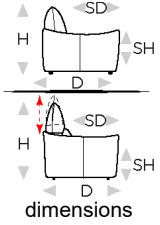

L 89/35"
H86/34" D160/63"
SH42/17" SD122/48"

L 89/35"
H97/38" D160/63"
SH42/17" SD122/48"

L 89/35"
H97/38" D160/63"
SH42/17" SD122/48"

517

516

420

410

AA4

AA3

1arm lhf
ch.max.lift-up
head

1arm raf
ch.max.lift-up
head

chaise lon.lhf
arm fac

chaise lon.rhf
arm fac

fixed headr. lhf
ch.long.

fixed headr. rhf
ch.long.

↓ fold following the dotted line ↓

↑ fold following the dotted line ↑

N_SUN

 NICOLETTIHOME

L Length - H Height - D Depth - SH Seat Height - SD Seat Depth
 Dimensions refer to maximum sizes of the version with closed mechanism (where available).