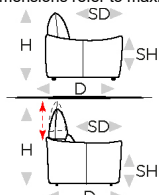

↑ fold following the dotted line ↑

N_SUN

NICOLETTIHOME

L Length - H Height - D Depth - SH Seat Height - SD Seat Depth
 Dimensions refer to maximum sizes of the version with closed mechanism (where available).

dimensions

					
L 84 H97 D98 SH42 SD62	L 84 H97 D98 SH42 SD62	L 89 H86 D100 SH42 SD62	L 89 H86 D100 SH42 SD62	L 89 H97 D100 SH42 SD62	L 89 H97 D100 SH42 SD62
DJ0	583	120	110	J81	J80
maxi armless chair fix.head.	maxi ch. no arm lift up head	1 left arm facing chair	1 right arm facing chair	fixed headrest lhf chaire	fixed headrest rhf chaire
					
L 89 H97 D100 SH42 SD62	L 89 H97 D100 SH42 SD62	L 101 H86 D100 SH42 SD62	L 101 H86 D100 SH42 SD62	L 101 H97 D100 SH42 SD62	L 101 H97 D100 SH42 SD62
182	181	124	114	DL7	DL6
1left a.fac.chair lift-up head.	1rgt a.fac.chair lift-up head	lhf maxi chair	rhf maxi chair	lhf maxi chair fixed headr	rhf maxi chair fixed headr
					
L 101 H97 D100 SH42 SD62	L 101 H97 D100 SH42 SD62	L 89 H86 D160 SH42 SD122	L 89 H86 D160 SH42 SD122	L 89 H97 D160 SH42 SD122	L 89 H97 D160 SH42 SD122
517	516	420	410	AA4	AA3
1arm lhf ch.max.lift-up head	1arm raf ch.max.lift-up head	chaise lon.lhf arm fac	chaise lon.rhf arm fac	fixed headr. lhf ch.long.	fixed headr. rhf ch.long.