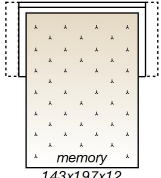

dimensions

L 92/36"
H85/33" D98/39"
SH48/19" SD56/22"

L 92/36"
H85/33" D98/39"
SH48/19" SD56/22"

L 92/36"
H85/33" D98/39"
SH48/19" SD56/22"

L 142/56"
H85/33" D98/39"
SH48/19" SD56/22"

L 142/56"
H85/33" D98/39"
SH48/19" SD56/22"

armless chair
bed memory

arm.ch.bed
topper memory

2str bed no arms

arml.2-s.sofa bed
memory

L 142/56"
H85/33" D98/39"
SH48/19" SD56/22"

H58

L 162/64"
H85/33" D98/39"
SH48/19" SD56/22"

233

L 162/64"
H85/33" D98/39"
SH48/19" SD56/22"

H59

L 162/64"
H85/33" D98/39"
SH48/19" SD56/22"

H60

L 182/72"
H85/33" D98/39"
SH48/19" SD56/22"

331

L 182/72"
H85/33" D98/39"
SH48/19" SD56/22"

H61