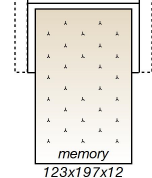

↑ fold following the dotted line ↑

n_alcova-s

NICOLETTIHOME

L Length - H Height - D Depth - SH Seat Height - SD Seat Depth
Dimensions refer to maximum sizes of the version with closed mechanism (where available).

dimensions

L 92/36"
H85/33" D98/39"
SH48/19" SD56/22"

L 92/36"
H85/33" D98/39"
SH48/19" SD56/22"

L 92/36"
H85/33" D98/39"
SH48/19" SD56/22"

L 142/56"
H85/33" D98/39"
SH48/19" SD56/22"

L 142/56"
H85/33" D98/39"
SH48/19" SD56/22"