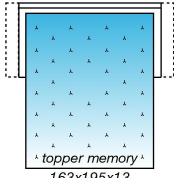

dimensions

L 92/36"
H85/33" D98/39"
SH48/19" SD56/22"

L 92/36"
H85/33" D98/39"
SH48/19" SD56/22"

L 92/36"
H85/33" D98/39"
SH48/19" SD56/22"

L 142/56"
H85/33" D98/39"
SH48/19" SD56/22"

L 142/56"
H85/33" D98/39"
SH48/19" SD56/22"

L 162/64"
H85/33" D98/39"
SH48/19" SD56/22"

H59

L 162/64"
H85/33" D98/39"
SH48/19" SD56/22"

H60

L 182/72"
H85/33" D98/39"
SH48/19" SD56/22"

331

L 182/72"
H85/33" D98/39"
SH48/19" SD56/22"

H61

arml.2-s.bed
topper memory

2str1/2 bed no
arms

arml.2,5-s.sofa
bed memory

arml.2,5-s.bed
topper memory

3str bed no arms

armless 3-s.sofa
bed memory

L 182/72"
H85/33" D98/39"
SH48/19" SD56/22"

H62

L 88/35"
H85/33" D167/66"
SH48/19" SD126/50"

H77

L 88/35"
H85/33" D167/66"
SH48/19" SD126/50"

H78

L 9/4"
H61/24" D94/37"

C62

L 17/7"
H61/24" D94/37"

C63