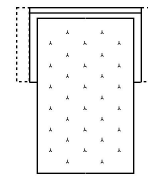

↑ fold following the dotted line ↑

n_alcova-s

NICOLETTIHOME

L Length - H Height - D Depth - SH Seat Height - SD Seat Depth
Dimensions refer to maximum sizes of the version with closed mechanism (where available).

dimensions

L 92/36"
H85/33" D98/39"
SH48/19" SD56/22"

L 92/36"
H85/33" D98/39"
SH48/19" SD56/22"

L 92/36"
H85/33" D98/39"
SH48/19" SD56/22"

L 142/56"
H85/33" D98/39"
SH48/19" SD56/22"

L 142/56"
H85/33" D98/39"
SH48/19" SD56/22"

L 162/64"
H85/33" D98/39"
SH48/19" SD56/22"

H59

L 162/64"
H85/33" D98/39"
SH48/19" SD56/22"

H60

L 182/72"
H85/33" D98/39"
SH48/19" SD56/22"

331

L 182/72"
H85/33" D98/39"
SH48/19" SD56/22"

H61

L 88/35"
H85/33" D167/66"
SH48/19" SD126/50"

H77

L 88/35"
H85/33" D167/66"
SH48/19" SD126/50"

H78

L 9/4"
H61/24" D94/37"

C62

L 17/7"
H61/24" D94/37"

C63