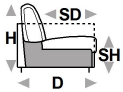

Please note: for not removable models, only one colour fabric covers are available.

Components / Optional vers.

CA1

Feet

PL725

Ottoman

With the reservation of carrying for production purposes and without advanced notices modifications on the materials, coverings and dimensions of the product as indicated in the relevant specification. The given dimensions and volume are of indicative value being subject to the production process tolerances. For normal use, the following maximum loads are recommended: Armchairs max. 120 kg, 2-seat sofas max. 200 kg (2x100 kg), 3-seat sofas max. 240 kg (3x80 kg). Use with loads exceeding the indicated values may cause the sofa/armchair or its components to break.

↑ fold following the dotted line ↑

n_alcova-s

NICOLETTIHOME

L Length - H Height - D Depth - SH Seat Height - SD Seat Depth
Dimensions refer to maximum sizes of the version with closed mechanism (where available).

dimensions

L 92/36"
H85/33" D98/39"
SH48/19" SD56/22"

L 92/36"
H85/33" D98/39"
SH48/19" SD56/22"

L 92/36"
H85/33" D98/39"
SH48/19" SD56/22"

L 142/56"
H85/33" D98/39"
SH48/19" SD56/22"

L 142/56"
H85/33" D98/39"
SH48/19" SD56/22"