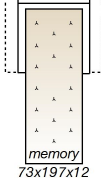

↑ fold following the dotted line ↑

n_alcova-s

NICOLETTIHOME

L Length - H Height - D Depth - SH Seat Height - SD Seat Depth
Dimensions refer to maximum sizes of the version with closed mechanism (where available).

dimensions

L 92/36"
H85/33" D98/39"
SH48/19" SD56/22"

L 92/36"
H85/33" D98/39"
SH48/19" SD56/22"

L 92/36"
H85/33" D98/39"
SH48/19" SD56/22"

L 142/56"
H85/33" D98/39"
SH48/19" SD56/22"

L 142/56"
H85/33" D98/39"
SH48/19" SD56/22"