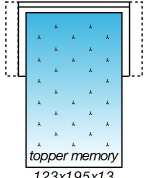

dimensions

L 92/36"
H85/33" D98/39"
SH48/19" SD56/22"

L 92/36"
H85/33" D98/39"
SH48/19" SD56/22"

L 92/36"
H85/33" D98/39"
SH48/19" SD56/22"

L 142/56"
H85/33" D98/39"
SH48/19" SD56/22"

L 142/56"
H85/33" D98/39"
SH48/19" SD56/22"

version code

131

H55

H56

231

H57

Description

chair no arm with
bed

armless chair
bed memory

arm.ch.bed
topper memory

2str bed no arms

arml.2-s.sofa bed
memory

L 142/56"
H85/33" D98/39"
SH48/19" SD56/22"

H58

L 162/64"
H85/33" D98/39"
SH48/19" SD56/22"

233

L 162/64"
H85/33" D98/39"
SH48/19" SD56/22"

H59

L 162/64"
H85/33" D98/39"
SH48/19" SD56/22"

H60

L 182/72"
H85/33" D98/39"
SH48/19" SD56/22"

331

L 182/72"
H85/33" D98/39"
SH48/19" SD56/22"

H61