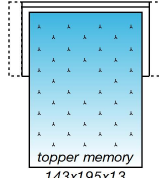

dimensions

L 92/36"
H85/33" D98/39"
SH48/19" SD56/22"

L 92/36"
H85/33" D98/39"
SH48/19" SD56/22"

L 92/36"
H85/33" D98/39"
SH48/19" SD56/22"

L 142/56"
H85/33" D98/39"
SH48/19" SD56/22"

L 142/56"
H85/33" D98/39"
SH48/19" SD56/22"

armless chair
bed memory

arm.ch.bed
topper memory

2str bed no arms

arml.2-s.sofa bed
memory

L 142/56"
H85/33" D98/39"
SH48/19" SD56/22"

H58

L 162/64"
H85/33" D98/39"
SH48/19" SD56/22"

233

L 162/64"
H85/33" D98/39"
SH48/19" SD56/22"

H59

L 162/64"
H85/33" D98/39"
SH48/19" SD56/22"

H60

L 182/72"
H85/33" D98/39"
SH48/19" SD56/22"

331

L 182/72"
H85/33" D98/39"
SH48/19" SD56/22"

H61