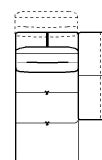

↑ fold following the dotted line ↑

n_Monnalisa

 NICOLETTIHOME

L Length - H Height - D Depth - SH Seat Height - SD Seat Depth
Dimensions refer to maximum sizes of the version with closed mechanism (where available).

					
dimensions	L 216 H97 D112 SH46 SD59	L 236 H97 D112 SH46 SD59	L 178 H97 D112 SH46 SD59	L 178 H97 D112 SH46 SD59	L 112 H- D112 SH46 SD-
version code	200	300	461	451	560
Description	2 seater	3 seater	1 left arm facing dormeuse	1 right arm facing dormeuse	big ottoman
L 61 H- D112 SH46 SD- 635	L 124 H46 D65 SH- SD- 790	L 126 H97 D126 SH46 SD59 D10	L 237 H97 D126 SH46 SD59 D12	L 237 H97 D126 SH46 SD59 D11	L 71 H97 D112 SH46 SD59 130
rectangular ottoman	special ottoman	movable back square corner	mov.back lhf end sq.co.chair	mov.back rhf end sq.co.chair	chair without armr.
L 81 H97 D112 SH46 SD59 144	L 142 H97 D112 SH46 SD59 230	L 81 H97 D167 SH46 SD114 T63	L 108 H97 D112 SH46 SD59 120	L 108 H97 D112 SH46 SD59 110	L 118 H97 D112 SH46 SD59 124
maxi chair no arm	2 str with no arm.	chaise longue with no arm.	1 left arm facing chair	1 right arm facing chair	lhf maxi chair
L 118 H97 D112 SH46 SD59 114	L 126 H97 D112 SH46 SD59 169	L 126 H97 D112 SH46 SD59 168	L 179 H97 D112 SH46 SD59 220	L 179 H97 D112 SH46 SD59 210	L 199 H97 D112 SH46 SD59 320
rhf maxi chair	chr no arms mer.lft fac. term.	chr no arms mer.rgt fac.ter.	1left arm facing 2 str	1right arm facing 2 str	1left arm facing 3 str

↓ fold following the dotted line ↓

↑ fold following the dotted line ↑

n_Monnalisa

 NICOLETTIHOME

L Length - H Height - D Depth - SH Seat Height - SD Seat Depth
 Dimensions refer to maximum sizes of the version with closed mechanism (where available).

dimensions	L 199 H97 D112 SH46 SD59	L 108 H97 D167 SH46 SD114	L 108 H97 D167 SH46 SD114	L 118 H97 D167 SH46 SD114	L 118 H97 D167 SH46 SD114
version code	310	420	410	602	601
Description	1right arm facing 3 str	chaise lon.lhf arm fac	chaise lon.rhf arm fac	maxi chaise lon.lft arm fac.	maxi chaise lon.rgt arm fac.