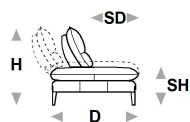

↑ fold following the dotted line ↑

n_Monnalisa

 NICOLETTIHOME

L Length - H Height - D Depth - SH Seat Height - SD Seat Depth
Dimensions refer to maximum sizes of the version with closed mechanism (where available).

					
dimensions	L 216 H97 D112 SH46 SD59	L 236 H97 D112 SH46 SD59	L 178 H97 D112 SH46 SD59	L 178 H97 D112 SH46 SD59	L 112 H- D112 SH46 SD-
version code	200	300	461	451	560
Description	2 seater	3 seater	1 left arm facing dormeuse	1 right arm facing dormeuse	big ottoman
L 61 H- D112 SH46 SD- 635	L 124 H46 D65 SH- SD- 790	L 126 H97 D126 SH46 SD59 D10	L 237 H97 D126 SH46 SD59 D12	L 237 H97 D126 SH46 SD59 D11	L 71 H97 D112 SH46 SD59 130
rectangular ottoman	special ottoman	movable back square corner	mov.back lhf end sq.co.chair	mov.back rhf end sq.co.chair	chair without armr.
L 81 H97 D112 SH46 SD59 144	L 142 H97 D112 SH46 SD59 230	L 81 H97 D167 SH46 SD114 T63	L 108 H97 D112 SH46 SD59 120	L 108 H97 D112 SH46 SD59 110	L 118 H97 D112 SH46 SD59 124
maxi chair no arm	2 str with no arm.	chaise longue with no arm.	1 left arm facing chair	1 right arm facing chair	lhf maxi chair
L 118 H97 D112 SH46 SD59 114	L 126 H97 D112 SH46 SD59 169	L 126 H97 D112 SH46 SD59 168	L 179 H97 D112 SH46 SD59 220	L 179 H97 D112 SH46 SD59 210	L 199 H97 D112 SH46 SD59 320
rhf maxi chair	chr no arms mer.lft fac. term.	chr no arms mer.rgt fac.ter.	1left arm facing 2 str	1right arm facing 2 str	1left arm facing 3 str

↓ fold following the dotted line ↓

↑ fold following the dotted line ↑

n_Monnalisa

 NICOLETTIHOME

L Length - H Height - D Depth - SH Seat Height - SD Seat Depth
 Dimensions refer to maximum sizes of the version with closed mechanism (where available).