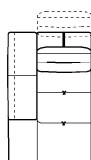

↑ fold following the dotted line ↑

n_Monnalisa

 NICOLETTIHOME

L Length - H Height - D Depth - SH Seat Height - SD Seat Depth
Dimensions refer to maximum sizes of the version with closed mechanism (where available).

					
dimensions	L 216 H97 D112 SH46 SD59	L 236 H97 D112 SH46 SD59	L 178 H97 D112 SH46 SD59	L 178 H97 D112 SH46 SD59	L 112 H- D112 SH46 SD-
version code	200	300	461	451	560
Description	2 seater	3 seater	1 left arm facing dormeuse	1 right arm facing dormeuse	big ottoman
L 61 H- D112 SH46 SD- 635	L 124 H46 D65 SH- SD- 790	L 126 H97 D126 SH46 SD59 D10	L 237 H97 D126 SH46 SD59 D12	L 237 H97 D126 SH46 SD59 D11	L 71 H97 D112 SH46 SD59 130
rectangular ottoman	special ottoman	movable back square corner	mov.back lhf end sq.co.chair	mov.back rhf end sq.co.chair	chair without armr.
L 81 H97 D112 SH46 SD59 144	L 142 H97 D112 SH46 SD59 230	L 81 H97 D167 SH46 SD114 T63	L 108 H97 D112 SH46 SD59 120	L 108 H97 D112 SH46 SD59 110	L 118 H97 D112 SH46 SD59 124
maxi chair no arm	2 str with no arm.	chaise longue with no arm.	1 left arm facing chair	1 right arm facing chair	lhf maxi chair
L 118 H97 D112 SH46 SD59 114	L 126 H97 D112 SH46 SD59 169	L 126 H97 D112 SH46 SD59 168	L 179 H97 D112 SH46 SD59 220	L 179 H97 D112 SH46 SD59 210	L 199 H97 D112 SH46 SD59 320
rhf maxi chair	chr no arms mer.lft fac. term.	chr no arms mer.rgt fac.ter.	1left arm facing 2 str	1right arm facing 2 str	1left arm facing 3 str

↓ fold following the dotted line ↓

↑ fold following the dotted line ↑

n_Monnalisa

 NICOLETTIHOME

L Length - H Height - D Depth - SH Seat Height - SD Seat Depth
 Dimensions refer to maximum sizes of the version with closed mechanism (where available).

dimensions	L 199 H97 D112 SH46 SD59	L 108 H97 D167 SH46 SD114	L 108 H97 D167 SH46 SD114	L 118 H97 D167 SH46 SD114	L 118 H97 D167 SH46 SD114
version code	310	420	410	602	601
Description	1right arm facing 3 str	chaise lon.lhf arm fac	chaise lon.rhf arm fac	maxi chaise lon.lft arm fac.	maxi chaise lon.rgt arm fac.