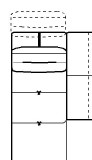

↑ fold following the dotted line ↑

n_Monnalisa

 NICOLETTIHOME

L Length - H Height - D Depth - SH Seat Height - SD Seat Depth
Dimensions refer to maximum sizes of the version with closed mechanism (where available).

					
dimensions	L 216 H97 D112 SH46 SD59	L 236 H97 D112 SH46 SD59	L 178 H97 D112 SH46 SD59	L 178 H97 D112 SH46 SD59	L 112 H- D112 SH46 SD-
version code	200	300	461	451	560
Description	2 seater	3 seater	1 left arm facing dormeuse	1 right arm facing dormeuse	big ottoman
L 61 H- D112 SH46 SD- 635	L 124 H46 D65 SH- SD- 790	L 126 H97 D126 SH46 SD59 D10	L 237 H97 D126 SH46 SD59 D12	L 237 H97 D126 SH46 SD59 D11	L 71 H97 D112 SH46 SD59 130
rectangular ottoman	special ottoman	movable back square corner	mov.back lhf end sq.co.chair	mov.back rhf end sq.co.chair	chair without armr.
L 81 H97 D112 SH46 SD59 144	L 142 H97 D112 SH46 SD59 230	L 81 H97 D167 SH46 SD114 T63	L 108 H97 D112 SH46 SD59 120	L 108 H97 D112 SH46 SD59 110	L 118 H97 D112 SH46 SD59 124
maxi chair no arm	2 str with no arm.	chaise longue with no arm.	1 left arm facing chair	1 right arm facing chair	lhf maxi chair
L 118 H97 D112 SH46 SD59 114	L 126 H97 D112 SH46 SD59 169	L 126 H97 D112 SH46 SD59 168	L 179 H97 D112 SH46 SD59 220	L 179 H97 D112 SH46 SD59 210	L 199 H97 D112 SH46 SD59 320
rhf maxi chair	chr no arms mer.lft fac. term.	chr no arms mer.rgt fac.ter.	1left arm facing 2 str	1right arm facing 2 str	1left arm facing 3 str

↓ fold following the dotted line ↓

↑ fold following the dotted line ↑

n_Monnalisa

 NICOLETTIHOME

L Length - H Height - D Depth - SH Seat Height - SD Seat Depth
 Dimensions refer to maximum sizes of the version with closed mechanism (where available).

dimensions	L 199 H97 D112 SH46 SD59	L 108 H97 D167 SH46 SD114	L 108 H97 D167 SH46 SD114	L 118 H97 D167 SH46 SD114	L 118 H97 D167 SH46 SD114
version code	310	420	410	602	601
Description	1right arm facing 3 str	chaise lon.lhf arm fac	chaise lon.rhf arm fac	maxi chaise lon.lft arm fac.	maxi chaise lon.rgt arm fac.