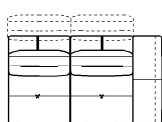

↑ fold following the dotted line ↑

n_Monnalisa

 NICOLETTIHOME

L Length - H Height - D Depth - SH Seat Height - SD Seat Depth
Dimensions refer to maximum sizes of the version with closed mechanism (where available).

					
dimensions	L 216 H97 D112 SH46 SD59	L 236 H97 D112 SH46 SD59	L 178 H97 D112 SH46 SD59	L 178 H97 D112 SH46 SD59	L 112 H- D112 SH46 SD-
version code	200	300	461	451	560
Description	2 seater	3 seater	1 left arm facing dormeuse	1 right arm facing dormeuse	big ottoman
L 61 H- D112 SH46 SD- 635	L 124 H46 D65 SH- SD- 790	L 126 H97 D126 SH46 SD59 D10	L 237 H97 D126 SH46 SD59 D12	L 237 H97 D126 SH46 SD59 D11	L 71 H97 D112 SH46 SD59 130
rectangular ottoman	special ottoman	movable back square corner	mov.back lhf end sq.co.chair	mov.back rhf end sq.co.chair	chair without armr.
L 81 H97 D112 SH46 SD59 144	L 142 H97 D112 SH46 SD59 230	L 81 H97 D167 SH46 SD114 T63	L 108 H97 D112 SH46 SD59 120	L 108 H97 D112 SH46 SD59 110	L 118 H97 D112 SH46 SD59 124
maxi chair no arm	2 str with no arm.	chaise longue with no arm.	1 left arm facing chair	1 right arm facing chair	lhf maxi chair
L 118 H97 D112 SH46 SD59 114	L 126 H97 D112 SH46 SD59 169	L 126 H97 D112 SH46 SD59 168	L 179 H97 D112 SH46 SD59 220	L 179 H97 D112 SH46 SD59 210	L 199 H97 D112 SH46 SD59 320
rhf maxi chair	chr no arms mer.lft fac. term.	chr no arms mer.rgt fac.ter.	1left arm facing 2 str	1right arm facing 2 str	1left arm facing 3 str

↓ fold following the dotted line ↓

↑ fold following the dotted line ↑

n_Monnalisa

 NICOLETTIHOME

L Length - H Height - D Depth - SH Seat Height - SD Seat Depth
 Dimensions refer to maximum sizes of the version with closed mechanism (where available).