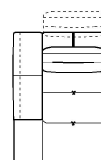

↑ fold following the dotted line ↑

n_Monnalisa

 NICOLETTIHOME

L Length - H Height - D Depth - SH Seat Height - SD Seat Depth
Dimensions refer to maximum sizes of the version with closed mechanism (where available).

					
dimensions	L 216 H97 D112 SH46 SD59	L 236 H97 D112 SH46 SD59	L 178 H97 D112 SH46 SD59	L 178 H97 D112 SH46 SD59	L 112 H- D112 SH46 SD-
version code	200	300	461	451	560
Description	2 seater	3 seater	1 left arm facing dormeuse	1 right arm facing dormeuse	big ottoman
L 61 H- D112 SH46 SD- 635	L 124 H46 D65 SH- SD- 790	L 126 H97 D126 SH46 SD59 D10	L 237 H97 D126 SH46 SD59 D12	L 237 H97 D126 SH46 SD59 D11	L 71 H97 D112 SH46 SD59 130
rectangular ottoman	special ottoman	movable back square corner	mov.back lhf end sq.co.chair	mov.back rhf end sq.co.chair	chair without armr.
L 81 H97 D112 SH46 SD59 144	L 142 H97 D112 SH46 SD59 230	L 81 H97 D167 SH46 SD114 T63	L 108 H97 D112 SH46 SD59 120	L 108 H97 D112 SH46 SD59 110	L 118 H97 D112 SH46 SD59 124
maxi chair no arm	2 str with no arm.	chaise longue with no arm.	1 left arm facing chair	1 right arm facing chair	lhf maxi chair
L 118 H97 D112 SH46 SD59 114	L 126 H97 D112 SH46 SD59 169	L 126 H97 D112 SH46 SD59 168	L 179 H97 D112 SH46 SD59 220	L 179 H97 D112 SH46 SD59 210	L 199 H97 D112 SH46 SD59 320
rhf maxi chair	chr no arms mer.lft fac. term.	chr no arms mer.rgt fac.ter.	1left arm facing 2 str	1right arm facing 2 str	1left arm facing 3 str

↓ fold following the dotted line ↓

↑ fold following the dotted line ↑

n_Monnalisa

 NICOLETTIHOME

L Length - H Height - D Depth - SH Seat Height - SD Seat Depth
 Dimensions refer to maximum sizes of the version with closed mechanism (where available).

dimensions	L 199 H97 D112 SH46 SD59	L 108 H97 D167 SH46 SD114	L 108 H97 D167 SH46 SD114	L 118 H97 D167 SH46 SD114	L 118 H97 D167 SH46 SD114
version code	310	420	410	602	601
Description	1right arm facing 3 str	chaise lon.lhf arm fac	chaise lon.rhf arm fac	maxi chaise lon.lft arm fac.	maxi chaise lon.rgt arm fac.