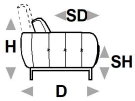

↑ fold following the dotted line ↑

n_Daiquiri

NICOLETTIHOME

L Length - H Height - D Depth - SH Seat Height - SD Seat Depth
Dimensions refer to maximum sizes of the version with closed mechanism (where available).

					
dimensions version code Description	L 98 H78 D100 SH43 SD56 100 chair	L 173 H78 D100 SH43 SD56 200 2 seater	L 193 H78 D100 SH43 SD56 240 2 1/2 seater	L 213 H78 D100 SH43 SD56 300 3 seater	L 65 H43 D95 SH- SD- 635 rectangular ottoman
					
L 107 H78 D107 SH43 SD56 040 square corner	L 226 H78 D107 SH43 SD56 042 sq.cor.chr.sq.ter.leftsq.cor.chr.sq.ter. fac.	L 226 H78 D107 SH43 SD56 041 leftsq.cor.chr.sq.ter.rig.fac.	L 87 H78 D100 SH43 SD56 B68 mini chair raf	L 87 H78 D100 SH43 SD56 B69 mini chair laf	L 74 H78 D100 SH43 SD56 130 chair without armr.
					
L 97 H78 D100 SH43 SD56 120 1 left arm facing chair	L 97 H78 D100 SH43 SD56 110 1 right arm facing chair	L 107 H78 D100 SH43 SD56 124 lhf maxi chair	L 107 H78 D100 SH43 SD56 114 rhf maxi chair	L 148 H78 D100 SH43 SD56 243 2 1/2 seater with no armrests	L 151 H78 D100 SH43 SD56 220 1 left arm facing 2 str
					
L 151 H78 D100 SH43 SD56 210 1 right arm facing 2 str	L 171 H78 D100 SH43 SD56 252 1 left arm fac. 2 1/2 str	L 171 H78 D100 SH43 SD56 251 1 right arm fac. 2 1/2 str	L 191 H78 D100 SH43 SD56 320 1 left arm facing 3 str	L 191 H78 D100 SH43 SD56 310 1 right arm facing 3 str	L 98 H78 D155 SH43 SD111 602 maxi chaise lon.lft arm fac.

↓ fold following the dotted line ↓

↑ fold following the dotted line ↑

n_Daiquiri

 NICOLETTIHOME

L Length - H Height - D Depth - SH Seat Height - SD Seat Depth
Dimensions refer to maximum sizes of the version with closed mechanism (where available).

dimensions

L 98
H78 D155 SH43 SD111

version code

601

Description

maxi chaise
lon.rgt arm fac.

↓ fold following the dotted line ↓