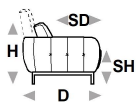

↑ fold following the dotted line ↑

n_Daiquiri

NICOLETTIHOME

L Length - H Height - D Depth - SH Seat Height - SD Seat Depth
Dimensions refer to maximum sizes of the version with closed mechanism (where available).

					
dimensions version code Description	L 98 H78 D100 SH43 SD56 100 chair	L 173 H78 D100 SH43 SD56 200 2 seater	L 193 H78 D100 SH43 SD56 240 2 1/2 seater	L 213 H78 D100 SH43 SD56 300 3 seater	L 65 H43 D95 SH- SD- 635 rectangular ottoman
					
L 107 H78 D107 SH43 SD56 040 square corner	L 226 H78 D107 SH43 SD56 042 sq.cor.chr.sq.ter.leftsq.cor.chr.sq.ter. fac.	L 226 H78 D107 SH43 SD56 041 leftsq.cor.chr.sq.ter.rig.fac.	L 87 H78 D100 SH43 SD56 B68 mini chair raf	L 87 H78 D100 SH43 SD56 B69 mini chair laf	L 74 H78 D100 SH43 SD56 130 chair without armr.
					
L 97 H78 D100 SH43 SD56 120 1 left arm facing chair	L 97 H78 D100 SH43 SD56 110 1 right arm facing chair	L 107 H78 D100 SH43 SD56 124 lhf maxi chair	L 107 H78 D100 SH43 SD56 114 rhf maxi chair	L 148 H78 D100 SH43 SD56 243 2 1/2 seater with no armrests	L 151 H78 D100 SH43 SD56 220 1 left arm facing 2 str
					
L 151 H78 D100 SH43 SD56 210 1 right arm facing 2 str	L 171 H78 D100 SH43 SD56 252 1 left arm fac. 2 1/2 str	L 171 H78 D100 SH43 SD56 251 1 right arm fac. 2 1/2 str	L 191 H78 D100 SH43 SD56 320 1 left arm facing 3 str	L 191 H78 D100 SH43 SD56 310 1 right arm facing 3 str	L 98 H78 D155 SH43 SD111 602 maxi chaise lon.lft arm fac.

↓ fold following the dotted line ↓

↑ fold following the dotted line ↑

n_Daiquiri

 NICOLETTIHOME

L Length - H Height - D Depth - SH Seat Height - SD Seat Depth
Dimensions refer to maximum sizes of the version with closed mechanism (where available).

dimensions

L 98
H78 D155 SH43 SD111

version code

601

Description

maxi chaise
lon.rgt arm fac.

↓ fold following the dotted line ↓