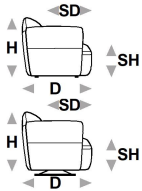

↑ fold following the dotted line ↑

n_vela

 NICOLETTIHOME®

L Length - H Height - D Depth - SH Seat Height - SD Seat Depth
Dimensions refer to maximum sizes of the version with closed mechanism (where available).

dimensions

L 93
H76 D89 SH41 SD55

L 93
H76 D89 SH41 SD55

version code

107

P69

Description

low chair