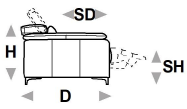

↓ fold following the dotted line ↓

↑ fold following the dotted line ↑

n_louise

 NICOLETTIHOME

L Length - H Height - D Depth - SH Seat Height - SD Seat Depth
 Dimensions refer to maximum sizes of the version with closed mechanism (where available).

dimensions	L 95 H79 D108 SH46 SD58	L 118 H79 D108 SH46 SD58	L 118 H79 D108 SH46 SD58	L 128 H79 D108 SH46 SD58	L 128 H79 D108 SH46 SD58
version code	120	168	169	QC0	QC1
Description	1 left arm facing chair	chr no arms mer.rgt fac.ter.	chr no arms mer.lft fac. term.	rhf holder ter.armless chair	lhf holder ter.armless chair
	L 97 H79 D108 SH46 SD58	L 145 H79 D108 SH46 SD58	L 145 H79 D108 SH46 SD58	L 148 H79 D108 SH46 SD58	L 148 H79 D108 SH46 SD58
	173	210	220	B11	B12
	elec.rec.chair 1arm raf	1right arm facing 2 str	1left arm facing 2 str	rhf 2-str with 2 el.rec.	lhf 2-str with 2 el.rec.
	L 146 H79 D108 SH46 SD58	L 146 H79 D108 SH46 SD58	L 165 H79 D108 SH46 SD58	L 168 H79 D108 SH46 SD58	L 168 H79 D108 SH46 SD58
	395	396	251	B15	B16
	1rgt arm fac.2str elec.rec.	1lft arm fac.2str elec.rec.	1 right arm fac.2 1/2 str	rhf 2-str 1/2 with 2rec.el.	lhf 2-str 1/2 with 2rec.el.
	L 166 H79 D108 SH46 SD58	L 166 H79 D108 SH46 SD58	L 185 H79 D108 SH46 SD58	L 188 H79 D108 SH46 SD58	L 188 H79 D108 SH46 SD58
	G06	G07	310	C34	C35
	rhf 2 1/2 seater el.rec.	lhf 2 1/2 seater el.rec.	1right arm facing 3 str	rhf 3-seater 2 elec.rec.	lhf 3-seater 2 elec.rec.