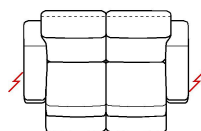

L 191 H79 D108 SH46 SD58	L 213 H79 D108 SH46 SD58	L 211 H79 D108 SH46 SD58	L 211 H79 D108 SH46 SD58	L 128 H79 D128 SH46 SD58	L 108 H79 D108 SH46 SD58
G05	T09	T07	T08	000	E35
2 1/2 seater lhf el.rec.	3 seat.2cush.2 rhf/lhf el.rec.	3 seat.2 cush.1rhf el.rec.	3 seat.2 cush.1lhf el.rec.	corner	sq.corner upliftab. headrest