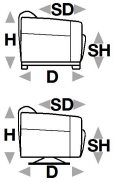

↑ fold following the dotted line ↑

n_ketty

NICOLETTIHOME

L Length - H Height - D Depth - SH Seat Height - SD Seat Depth

dimensions	L 79 H73 D85 SH43 SD53	L 79 H73 D85 SH43 SD53	L 79 H73 D85 SH43 SD53	L 79 H73 D85 SH43 SD53	L 132 H73 D85 SH43 SD53
version code	100	803	143	A78	200
Description	chair	chair_a	swivel chair	swivel chair_a	2 seater

L 132 H73 D85 SH43 SD53	L 162 H73 D85 SH43 SD53	L 162 H73 D85 SH43 SD53	L 60 H43 D63 SH- SD-
835	240	852	540
2 seater_a	2 1/2 seater	2 1/2 seater_a	ottoman

↓ fold following the dotted line ↓