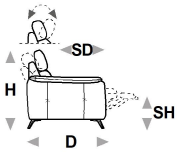

↑ fold following the dotted line ↑

n_falabella

NICOLETTIHOME

L Length - H Height - D Depth - SH Seat Height - SD Seat Depth
Dimensions refer to maximum sizes of the version with closed mechanism (where available).

dimensions	L 106 H99 D98 SH47 SD56	L 107 H99 D98 SH47 SD56	L 174 H99 D98 SH47 SD56	L 194 H99 D98 SH47 SD56	L 214 H99 D98 SH47 SD56
version code	100	161	200	240	300
Description	chair	chair with elec.recl.	2 seater	2 1/2 seater	3 seater