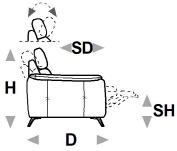

L 88 H99 D98 SH47 SD56	L 108 H99 D98 SH47 SD56	L 123 H99 D98 SH47 SD56	L 123 H99 D98 SH47 SD56	L 87 H99 D98 SH47 SD56	L 87 H99 D98 SH47 SD56
144	P09	169	168	B69	B68
maxi chair no arm	xl chair no arm	chr no arms mer.lft fac. term.	chr no arms mer.rgt fac.ter.	mini chair laf	mini chair raf

↓ fold following the dotted line ↓

↑ fold following the dotted line ↑

n_falabella

 NICOLETTIHOME

L Length - H Height - D Depth - SH Seat Height - SD Seat Depth
 Dimensions refer to maximum sizes of the version with closed mechanism (where available).