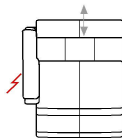

L 108 H99 D98 SH47 SD56	L 128 H99 D98 SH47 SD56	L 128 H99 D98 SH47 SD56	L 117 H99 D117 SH47 SD56	L 68 H99 D98 SH47 SD56	L 78 H99 D98 SH47 SD56
612	Q89	Q88	000	D62	130
1laf maxi chair rec.el	el.rec.xl lhf chair	el.rec.xl rhf chair	corner	small chair no arm	chair without armr.