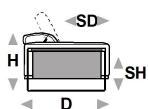

↑ fold following the dotted line ↑

n_bamboo

NICOLETTIHOME

L Length - H Height - D Depth - SH Seat Height - SD Seat Depth
Dimensions refer to maximum sizes of the version with closed mechanism (where available).

dimensions	L 107 H73 D110 SH42 SD60	L 180 H73 D110 SH42 SD60	L 200 H73 D110 SH42 SD60	L 224 H73 D110 SH42 SD60	L 250 H73 D110 SH42 SD60
version code	100	200	240	300	F82
Description	chair	2 seater	2 1/2 seater	3 seater	3 seater xl
ottoman	sq.corner upliftab. headrest	lhf upl.headr.sq. corn.chair	rhf upl.headr. sq.corn.chair	chair without armr.	1 right arm facing chair
L 75 H- D75 SH42 SD-	L 117 H73 D117 SH42 SD87	L 240 H73 D117 SH42 SD87	L 240 H73 D117 SH42 SD87	L 77 H73 D110 SH42 SD60	L 100 H73 D110 SH42 SD60
540	E35	C48	C47	130	110
ottoman	sq.corner upliftab. headrest	lhf upl.headr.sq. corn.chair	rhf upl.headr. sq.corn.chair	chair without armr.	1 right arm facing chair
L 100 H73 D110 SH42 SD60	L 112 H73 D110 SH42 SD60	L 112 H73 D110 SH42 SD60	L 123 H73 D110 SH42 SD60	L 123 H73 D110 SH42 SD60	L 157 H73 D110 SH42 SD60
120	114	124	168	169	210
1 left arm facing chair	rhf maxi chair	lhf maxi chair	chr no arms mer.rgt fac.ter.	chr no arms mer.lft fac. term.	1right arm facing 2 str
L 157 H73 D110 SH42 SD60	L 177 H73 D110 SH42 SD60	L 177 H73 D110 SH42 SD60	L 201 H73 D110 SH42 SD60	L 201 H73 D110 SH42 SD60	L 100 H73 D170 SH42 SD120
220	251	252	310	320	410
1left arm facing 2 str	1 right arm fac.2 1/2 str	1 left arm fac. 2 1/2 str	1right arm facing 3 str	1left arm facing 3 str	chaise lon.rhf arm fac

↓ fold following the dotted line ↓

↑ fold following the dotted line ↑

n_bamboo

 NICOLETTIHOME

L Length - H Height - D Depth - SH Seat Height - SD Seat Depth
Dimensions refer to maximum sizes of the version with closed mechanism (where available).