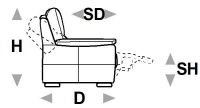

↑ fold following the dotted line ↑

n_Ostuni

NICOLETTIHOME

L Length - H Height - D Depth - SH Seat Height - SD Seat Depth
Dimensions refer to maximum sizes of the version with closed mechanism (where available).

dimensions	L 111 H100 D97 SH47 SD56	L 168 H100 D97 SH47 SD56	L 198 H100 D97 SH47 SD56	L 216 H100 D97 SH47 SD56	L 66 H48 D66 SH- SD-
version code	100	200	240	300	N50
Description	chair	2 seater	2 1/2 seater	3 seater	ottoman holder