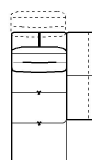

↑ fold following the dotted line ↑

n_Monnalisa

NICOLETTIHOME

L Length - H Height - D Depth - SH Seat Height - SD Seat Depth
 Dimensions refer to maximum sizes of the version with closed mechanism (where available).

dimensions	L 216 H97 D112 SH46 SD59	L 236 H97 D112 SH46 SD59	L 178 H97 D112 SH46 SD59	L 178 H97 D112 SH46 SD59	L 112 H- D112 SH46 SD-
version code	200	300	461	451	560
Description	2 seater	3 seater	1 left arm facing dormeuse	1 right arm facing dormeuse	big ottoman
L 61 H- D112 SH46 SD- 635	L 124 H46 D65 SH- SD- 790	L 126 H97 D126 SH46 SD59 D10	L 237 H97 D126 SH46 SD59 D12	L 237 H97 D126 SH46 SD59 D11	L 71 H97 D112 SH46 SD59 130
rectangular ottoman	special ottoman	movable back square corner	mov.back lhf end sq.co.chair	mov.back rhf end sq.co.chair	chair without armr.
L 81 H97 D112 SH46 SD59 144	L 142 H97 D112 SH46 SD59 230	L 81 H97 D167 SH46 SD114 T63	L 108 H97 D112 SH46 SD59 120	L 108 H97 D112 SH46 SD59 110	L 118 H97 D112 SH46 SD59 124
maxi chair no arm	2 str with no arm.	chaise longue with no arm.	1 left arm facing chair	1 right arm facing chair	lhf maxi chair
L 118 H97 D112 SH46 SD59 114	L 126 H97 D112 SH46 SD59 169	L 126 H97 D112 SH46 SD59 168	L 179 H97 D112 SH46 SD59 220	L 179 H97 D112 SH46 SD59 210	L 199 H97 D112 SH46 SD59 320
rhf maxi chair	chr no arms mer.lft fac. term.	chr no arms mer.rgt fac.ter.	1left arm facing 2 str	1right arm facing 2 str	1left arm facing 3 str

↓ fold following the dotted line ↓

↑ fold following the dotted line ↑

n_Monnalisa

 NICOLETTIHOME

L Length - H Height - D Depth - SH Seat Height - SD Seat Depth
 Dimensions refer to maximum sizes of the version with closed mechanism (where available).

dimensions	L 199 H97 D112 SH46 SD59	L 108 H97 D167 SH46 SD114	L 108 H97 D167 SH46 SD114	L 118 H97 D167 SH46 SD114	L 118 H97 D167 SH46 SD114
version code	310	420	410	602	601
Description	1right arm facing 3 str	chaise lon.lhf arm fac	chaise lon.rhf arm fac	maxi chaise lon.lft arm fac.	maxi chaise lon.rgt arm fac.