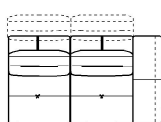

↑ fold following the dotted line ↑

n_Monnalisa

NICOLETTIHOME

L Length - H Height - D Depth - SH Seat Height - SD Seat Depth
 Dimensions refer to maximum sizes of the version with closed mechanism (where available).

dimensions	L 216 H97 D112 SH46 SD59	L 236 H97 D112 SH46 SD59	L 178 H97 D112 SH46 SD59	L 178 H97 D112 SH46 SD59	L 112 H- D112 SH46 SD-
version code	200	300	461	451	560
Description	2 seater	3 seater	1 left arm facing dormeuse	1 right arm facing dormeuse	big ottoman
L 61 H- D112 SH46 SD- 635	L 124 H46 D65 SH- SD- 790	L 126 H97 D126 SH46 SD59 D10	L 237 H97 D126 SH46 SD59 D12	L 237 H97 D126 SH46 SD59 D11	L 71 H97 D112 SH46 SD59 130
rectangular ottoman	special ottoman	movable back square corner	mov.back lhf end sq.co.chair	mov.back rhf end sq.co.chair	chair without armr.
L 81 H97 D112 SH46 SD59 144	L 142 H97 D112 SH46 SD59 230	L 81 H97 D167 SH46 SD114 T63	L 108 H97 D112 SH46 SD59 120	L 108 H97 D112 SH46 SD59 110	L 118 H97 D112 SH46 SD59 124
maxi chair no arm	2 str with no arm.	chaise longue with no arm.	1 left arm facing chair	1 right arm facing chair	lhf maxi chair
L 118 H97 D112 SH46 SD59 114	L 126 H97 D112 SH46 SD59 169	L 126 H97 D112 SH46 SD59 168	L 179 H97 D112 SH46 SD59 220	L 179 H97 D112 SH46 SD59 210	L 199 H97 D112 SH46 SD59 320
rhf maxi chair	chr no arms mer.lft fac. term.	chr no arms mer.rgt fac.ter.	1left arm facing 2 str	1right arm facing 2 str	1left arm facing 3 str

↓ fold following the dotted line ↓

↑ fold following the dotted line ↑

n_Monnalisa

 NICOLETTIHOME

L Length - H Height - D Depth - SH Seat Height - SD Seat Depth
 Dimensions refer to maximum sizes of the version with closed mechanism (where available).

dimensions	L 199 H97 D112 SH46 SD59	L 108 H97 D167 SH46 SD114	L 108 H97 D167 SH46 SD114	L 118 H97 D167 SH46 SD114	L 118 H97 D167 SH46 SD114
version code	310	420	410	602	601
Description	1right arm facing 3 str	chaise lon.lhf arm fac	chaise lon.rhf arm fac	maxi chaise lon.lft arm fac.	maxi chaise lon.rgt arm fac.