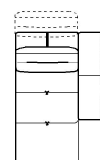

↑ fold following the dotted line ↑

n_Monnalisa

NICOLETTIHOME

L Length - H Height - D Depth - SH Seat Height - SD Seat Depth
 Dimensions refer to maximum sizes of the version with closed mechanism (where available).

dimensions	L 216 H97 D112 SH46 SD59	L 236 H97 D112 SH46 SD59	L 178 H97 D112 SH46 SD59	L 178 H97 D112 SH46 SD59	L 112 H- D112 SH46 SD-
version code	200	300	461	451	560
Description	2 seater	3 seater	1 left arm facing dormeuse	1 right arm facing dormeuse	big ottoman
L 61 H- D112 SH46 SD- 635	L 124 H46 D65 SH- SD- 790	L 126 H97 D126 SH46 SD59 D10	L 237 H97 D126 SH46 SD59 D12	L 237 H97 D126 SH46 SD59 D11	L 71 H97 D112 SH46 SD59 130
rectangular ottoman	special ottoman	movable back square corner	mov.back lhf end sq.co.chair	mov.back rhf end sq.co.chair	chair without armr.
L 81 H97 D112 SH46 SD59 144	L 142 H97 D112 SH46 SD59 230	L 81 H97 D167 SH46 SD114 T63	L 108 H97 D112 SH46 SD59 120	L 108 H97 D112 SH46 SD59 110	L 118 H97 D112 SH46 SD59 124
maxi chair no arm	2 str with no arm.	chaise longue with no arm.	1 left arm facing chair	1 right arm facing chair	lhf maxi chair
L 118 H97 D112 SH46 SD59 114	L 126 H97 D112 SH46 SD59 169	L 126 H97 D112 SH46 SD59 168	L 179 H97 D112 SH46 SD59 220	L 179 H97 D112 SH46 SD59 210	L 199 H97 D112 SH46 SD59 320
rhf maxi chair	chr no arms mer.lft fac. term.	chr no arms mer.rgt fac.ter.	1left arm facing 2 str	1right arm facing 2 str	1left arm facing 3 str

↓ fold following the dotted line ↓

↑ fold following the dotted line ↑

n_Monnalisa

 NICOLETTIHOME

L Length - H Height - D Depth - SH Seat Height - SD Seat Depth
 Dimensions refer to maximum sizes of the version with closed mechanism (where available).

dimensions	L 199 H97 D112 SH46 SD59	L 108 H97 D167 SH46 SD114	L 108 H97 D167 SH46 SD114	L 118 H97 D167 SH46 SD114	L 118 H97 D167 SH46 SD114
version code	310	420	410	602	601
Description	1right arm facing 3 str	chaise lon.lhf arm fac	chaise lon.rhf arm fac	maxi chaise lon.lft arm fac.	maxi chaise lon.rgt arm fac.