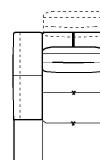

↑ fold following the dotted line ↑

n_Monnalisa

NICOLETTIHOME

L Length - H Height - D Depth - SH Seat Height - SD Seat Depth
 Dimensions refer to maximum sizes of the version with closed mechanism (where available).

dimensions	L 216 H97 D112 SH46 SD59	L 236 H97 D112 SH46 SD59	L 178 H97 D112 SH46 SD59	L 178 H97 D112 SH46 SD59	L 112 H- D112 SH46 SD-
version code	200	300	461	451	560
Description	2 seater	3 seater	1 left arm facing dormeuse	1 right arm facing dormeuse	big ottoman
L 61 H- D112 SH46 SD- 635	L 124 H46 D65 SH- SD- 790	L 126 H97 D126 SH46 SD59 D10	L 237 H97 D126 SH46 SD59 D12	L 237 H97 D126 SH46 SD59 D11	L 71 H97 D112 SH46 SD59 130
rectangular ottoman	special ottoman	movable back square corner	mov.back lhf end sq.co.chair	mov.back rhf end sq.co.chair	chair without armr.
L 81 H97 D112 SH46 SD59 144	L 142 H97 D112 SH46 SD59 230	L 81 H97 D167 SH46 SD114 T63	L 108 H97 D112 SH46 SD59 120	L 108 H97 D112 SH46 SD59 110	L 118 H97 D112 SH46 SD59 124
maxi chair no arm	2 str with no arm.	chaise longue with no arm.	1 left arm facing chair	1 right arm facing chair	lhf maxi chair
L 118 H97 D112 SH46 SD59 114	L 126 H97 D112 SH46 SD59 169	L 126 H97 D112 SH46 SD59 168	L 179 H97 D112 SH46 SD59 220	L 179 H97 D112 SH46 SD59 210	L 199 H97 D112 SH46 SD59 320
rhf maxi chair	chr no arms mer.lft fac. term.	chr no arms mer.rgt fac.ter.	1left arm facing 2 str	1right arm facing 2 str	1left arm facing 3 str

↓ fold following the dotted line ↓

↑ fold following the dotted line ↑

n_Monnalisa

 NICOLETTIHOME

L Length - H Height - D Depth - SH Seat Height - SD Seat Depth
 Dimensions refer to maximum sizes of the version with closed mechanism (where available).

dimensions	L 199 H97 D112 SH46 SD59	L 108 H97 D167 SH46 SD114	L 108 H97 D167 SH46 SD114	L 118 H97 D167 SH46 SD114	L 118 H97 D167 SH46 SD114
version code	310	420	410	602	601
Description	1right arm facing 3 str	chaise lon.lhf arm fac	chaise lon.rhf arm fac	maxi chaise lon.lft arm fac.	maxi chaise lon.rgt arm fac.