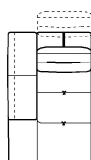

↑ fold following the dotted line ↑

n_Monnalisa

NICOLETTIHOME

L Length - H Height - D Depth - SH Seat Height - SD Seat Depth
 Dimensions refer to maximum sizes of the version with closed mechanism (where available).

dimensions	L 216 H97 D112 SH46 SD59	L 236 H97 D112 SH46 SD59	L 178 H97 D112 SH46 SD59	L 178 H97 D112 SH46 SD59	L 112 H- D112 SH46 SD-
version code	200	300	461	451	560
Description	2 seater	3 seater	1 left arm facing dormeuse	1 right arm facing dormeuse	big ottoman
L 61 H- D112 SH46 SD- 635	L 124 H46 D65 SH- SD- 790	L 126 H97 D126 SH46 SD59 D10	L 237 H97 D126 SH46 SD59 D12	L 237 H97 D126 SH46 SD59 D11	L 71 H97 D112 SH46 SD59 130
rectangular ottoman	special ottoman	movable back square corner	mov.back lhf end sq.co.chair	mov.back rhf end sq.co.chair	chair without armr.
L 81 H97 D112 SH46 SD59 144	L 142 H97 D112 SH46 SD59 230	L 81 H97 D167 SH46 SD114 T63	L 108 H97 D112 SH46 SD59 120	L 108 H97 D112 SH46 SD59 110	L 118 H97 D112 SH46 SD59 124
maxi chair no arm	2 str with no arm.	chaise longue with no arm.	1 left arm facing chair	1 right arm facing chair	lhf maxi chair
L 118 H97 D112 SH46 SD59 114	L 126 H97 D112 SH46 SD59 169	L 126 H97 D112 SH46 SD59 168	L 179 H97 D112 SH46 SD59 220	L 179 H97 D112 SH46 SD59 210	L 199 H97 D112 SH46 SD59 320
rhf maxi chair	chr no arms mer.lft fac. term.	chr no arms mer.rgt fac.ter.	1left arm facing 2 str	1right arm facing 2 str	1left arm facing 3 str

↓ fold following the dotted line ↓

↑ fold following the dotted line ↑

n_Monnalisa

 NICOLETTIHOME

L Length - H Height - D Depth - SH Seat Height - SD Seat Depth
 Dimensions refer to maximum sizes of the version with closed mechanism (where available).

dimensions	L 199 H97 D112 SH46 SD59	L 108 H97 D167 SH46 SD114	L 108 H97 D167 SH46 SD114	L 118 H97 D167 SH46 SD114	L 118 H97 D167 SH46 SD114
version code	310	420	410	602	601
Description	1right arm facing 3 str	chaise lon.lhf arm fac	chaise lon.rhf arm fac	maxi chaise lon.lft arm fac.	maxi chaise lon.rgt arm fac.