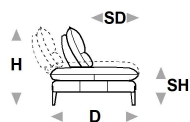

↑ fold following the dotted line ↑

n_Monnalisa

NICOLETTIHOME

L Length - H Height - D Depth - SH Seat Height - SD Seat Depth
 Dimensions refer to maximum sizes of the version with closed mechanism (where available).

dimensions	L 216 H97 D112 SH46 SD59	L 236 H97 D112 SH46 SD59	L 178 H97 D112 SH46 SD59	L 178 H97 D112 SH46 SD59	L 112 H- D112 SH46 SD-
version code	200	300	461	451	560
Description	2 seater	3 seater	1 left arm facing dormeuse	1 right arm facing dormeuse	big ottoman
L 61 H- D112 SH46 SD- 635	L 124 H46 D65 SH- SD- 790	L 126 H97 D126 SH46 SD59 D10	L 237 H97 D126 SH46 SD59 D12	L 237 H97 D126 SH46 SD59 D11	L 71 H97 D112 SH46 SD59 130
rectangular ottoman	special ottoman	movable back square corner	mov.back lhf end sq.co.chair	mov.back rhf end sq.co.chair	chair without armr.
L 81 H97 D112 SH46 SD59 144	L 142 H97 D112 SH46 SD59 230	L 81 H97 D167 SH46 SD114 T63	L 108 H97 D112 SH46 SD59 120	L 108 H97 D112 SH46 SD59 110	L 118 H97 D112 SH46 SD59 124
maxi chair no arm	2 str with no arm.	chaise longue with no arm.	1 left arm facing chair	1 right arm facing chair	lhf maxi chair
L 118 H97 D112 SH46 SD59 114	L 126 H97 D112 SH46 SD59 169	L 126 H97 D112 SH46 SD59 168	L 179 H97 D112 SH46 SD59 220	L 179 H97 D112 SH46 SD59 210	L 199 H97 D112 SH46 SD59 320
rhf maxi chair	chr no arms mer.lft fac. term.	chr no arms mer.rgt fac.ter.	1left arm facing 2 str	1right arm facing 2 str	1left arm facing 3 str

↓ fold following the dotted line ↓

↑ fold following the dotted line ↑

n_Monnalisa

 NICOLETTIHOME

L Length - H Height - D Depth - SH Seat Height - SD Seat Depth
 Dimensions refer to maximum sizes of the version with closed mechanism (where available).

dimensions	L 199 H97 D112 SH46 SD59	L 108 H97 D167 SH46 SD114	L 108 H97 D167 SH46 SD114	L 118 H97 D167 SH46 SD114	L 118 H97 D167 SH46 SD114
version code	310	420	410	602	601
Description	1right arm facing 3 str	chaise lon.lhf arm fac	chaise lon.rhf arm fac	maxi chaise lon.lft arm fac.	maxi chaise lon.rgt arm fac.