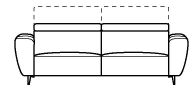

↑ fold following the dotted line ↑

n_Loft

NICOLETTIHOME

L Length - H Height - D Depth - SH Seat Height - SD Seat Depth
Dimensions refer to maximum sizes of the version with closed mechanism (where available).

dimensions	L 108 H77 D108 SH43 SD59	L 108 H77 D108 SH43 SD59	L 166 H77 D108 SH43 SD59	L 198 H77 D108 SH43 SD59	L 218 H77 D108 SH43 SD59
version code	100	161	200	240	300
Description	chair	chair with elec.recl.	2 seater	2 1/2 seater	3 seater