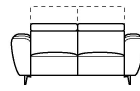

↑ fold following the dotted line ↑

n_Loft

NICOLETTIHOME

L Length - H Height - D Depth - SH Seat Height - SD Seat Depth
Dimensions refer to maximum sizes of the version with closed mechanism (where available).

dimensions	L 108 H77 D108 SH43 SD59	L 108 H77 D108 SH43 SD59	L 166 H77 D108 SH43 SD59	L 198 H77 D108 SH43 SD59	L 218 H77 D108 SH43 SD59
version code	100	161	200	240	300
Description	chair	chair with elec.recl.	2 seater	2 1/2 seater	3 seater

↓ fold following the dotted line ↓

↑ fold following the dotted line ↑

n_Loft

 NICOLETTIHOME

L Length - H Height - D Depth - SH Seat Height - SD Seat Depth
Dimensions refer to maximum sizes of the version with closed mechanism (where available).