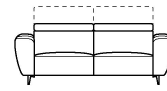

↑ fold following the dotted line ↑

n_Loft

NICOLETTIHOME

L Length - H Height - D Depth - SH Seat Height - SD Seat Depth
Dimensions refer to maximum sizes of the version with closed mechanism (where available).

dimensions	L 108 H77 D108 SH43 SD59	L 108 H77 D108 SH43 SD59	L 166 H77 D108 SH43 SD59	L 198 H77 D108 SH43 SD59	L 218 H77 D108 SH43 SD59
version code	100	161	200	240	300
Description	chair	chair with elec.recl.	2 seater	2 1/2 seater	3 seater