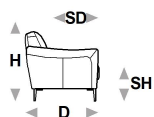

↑ fold following the dotted line ↑

n_Jupiter 2021

NICOLETTIHOME

L Length - H Height - D Depth - SH Seat Height - SD Seat Depth
Dimensions refer to maximum sizes of the version with closed mechanism (where available).

dimensions	L 87 H88 D93 SH46 SD56	L 143 H88 D93 SH46 SD56	L 171 H88 D93 SH46 SD56	L 185 H88 D93 SH46 SD56	L 213 H88 D93 SH46 SD56
version code	100	200	300	354	346
Description	chair	2 seater	3 seater	3 seater maxi	3/3 seater