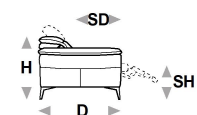

↑ fold following the dotted line ↑

# n\_Hollywood

NICOLETTIHOME

L Length - H Height - D Depth - SH Seat Height - SD Seat Depth  
Dimensions refer to maximum sizes of the version with closed mechanism (where available).

dimensions	L 195 H79 D107 SH46 SD59	L 215 H79 D107 SH46 SD59	L 229 H79 D107 SH46 SD59	L 80 H- D80 SH46 SD-	L 116 H79 D116 SH46 SD90
version code	200	240	300	540	E35
Description	2 seater	2 1/2 seater	3 seater	ottoman	sq. corner upliftab. headrest

# n\_Hollywood

 NICOLETTIHOME

**L Length - H Height - D Depth - SH Seat Height - SD Seat Depth**  
 Dimensions refer to maximum sizes of the version with closed mechanism (where available).

					
dimensions	L 161	L 146	L 181	L 181	L 195
version code	H79 D107 SH46 SD59 220	H79 D107 SH46 SD59 243	H79 D107 SH46 SD59 251	H79 D107 SH46 SD59 252	H79 D107 SH46 SD59 310
Description	1left arm facing 2 str	2 1/2 seater with no armrests	1 right arm fac.2 1/2 str	1 left arm fac. 2 1/2 str	1right arm facing 3 str
					
L 195	L 108	L 108			
H79 D107 SH46 SD59 320	H79 D167 SH46 SD119 410	H79 D167 SH46 SD119 420			
1left arm facing 3 str	chaise lon.raf arm fac	chaise lon.lft arm fac			