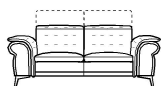

↑ fold following the dotted line ↑

# n\_Hollywood

NICOLETTIHOME

L Length - H Height - D Depth - SH Seat Height - SD Seat Depth  
Dimensions refer to maximum sizes of the version with closed mechanism (where available).

dimensions	L 195 H79 D107 SH46 SD59	L 215 H79 D107 SH46 SD59	L 229 H79 D107 SH46 SD59	L 80 H- D80 SH46 SD-	L 116 H79 D116 SH46 SD90
version code	200	240	300	540	E35
Description	2 seater	2 1/2 seater	3 seater	ottoman	sq. corner upliftab. headrest

L 63 H79 D107 SH46 SD59	L 73 H79 D107 SH46 SD59	L 80 H79 D107 SH46 SD59	L 97 H79 D107 SH46 SD59	L 97 H79 D107 SH46 SD59	L 98 H79 D107 SH46 SD59
D62	130	144	B68	B69	C36
small chair no arm	chair without armr.	maxi chair no arm	mini chair raf	mini chair laf	rhf el.rec.mini chair

# n\_Hollywood

 NICOLETTIHOME

**L Length - H Height - D Depth - SH Seat Height - SD Seat Depth**  
 Dimensions refer to maximum sizes of the version with closed mechanism (where available).

					
dimensions	L 161	L 146	L 181	L 181	L 195
version code	H79 D107 SH46 SD59 220	H79 D107 SH46 SD59 243	H79 D107 SH46 SD59 251	H79 D107 SH46 SD59 252	H79 D107 SH46 SD59 310
Description	1left arm facing 2 str	2 1/2 seater with no armrests	1 right arm fac.2 1/2 str	1 left arm fac. 2 1/2 str	1right arm facing 3 str
					
L 195	L 108	L 108			
H79 D107 SH46 SD59 320	H79 D167 SH46 SD119 410	H79 D167 SH46 SD119 420			
1left arm facing 3 str	chaise lon.raf arm fac	chaise lon.lft arm fac			