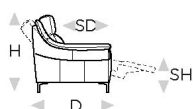

↑ fold following the dotted line ↑

# n\_Buffalo

NICOLETTIHOME

L Length - H Height - D Depth - SH Seat Height - SD Seat Depth  
 Dimensions refer to maximum sizes of the version with closed mechanism (where available).

dimensions	L 108 H100 D97 SH44 SD54	L 109 H100 D97 SH44 SD54	L 165 H100 D97 SH44 SD54	L 203 H100 D97 SH44 SD54	L 104 H100 D104 SH44 SD54
version code	100	161	200	300	040
Description	chair	chair with elec.recl.	2 seater	3 seater	square corner