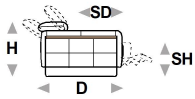

L 77 H69 D106 SH42 SD59	L 84 H69 D106 SH42 SD59	L 85 H69 D106 SH42 SD59	L 87 H69 D106 SH42 SD59	L 87 H69 D106 SH42 SD59	L 88 H69 D106 SH42 SD59
E 95	144	182	B 69	B 68	C 37
elec.recl.armless chair	maxi chair no arm	el.rec.arml.maxi chair	mini chair laf	mini chair raf	lhf el.rec.mini chair

L 88 H69 D106 SH42 SD59	L 97 H69 D106 SH42 SD59	L 97 H69 D106 SH42 SD59	L 98 H69 D106 SH42 SD59	L 98 H69 D106 SH42 SD59	L 105 H69 D106 SH42 SD59
C 36	120	110	174	173	124
rhf el.rec.mini chair	1 left arm facing chair	1 right arm facing chair	elec.rec.chair 1arm laf	elec.rec.chair 1arm raf	lhf maxi chair

↓ fold following the dotted line ↓

↑ fold following the dotted line ↑

N_Cubic

NICOLETTIHOME

L Length - H Height - D Depth - SH Seat Height - SD Seat Depth
 Dimensions refer to maximum sizes of the version with closed mechanism (where available).