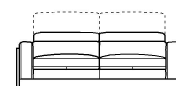

↑ fold following the dotted line ↑

N_Cubic

 NICOLETTIHOME

L Length - H Height - D Depth - SH Seat Height - SD Seat Depth
Dimensions refer to maximum sizes of the version with closed mechanism (where available).

dimensions	L 108 H69 D106 SH42 SD59	L 109 H69 D106 SH42 SD59	L 174 H69 D106 SH42 SD59	L 194 H69 D106 SH42 SD59	L 210 H69 D106 SH42 SD59
version code	100	161	200	240	300
Description	chair	chair with elec.recl.	2 seater	2 1/2 seater	3 seater