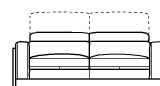

↑ fold following the dotted line ↑

N_Cubic

 NICOLETTIHOME

L Length - H Height - D Depth - SH Seat Height - SD Seat Depth
Dimensions refer to maximum sizes of the version with closed mechanism (where available).

dimensions	L 108 H69 D106 SH42 SD59	L 109 H69 D106 SH42 SD59	L 174 H69 D106 SH42 SD59	L 194 H69 D106 SH42 SD59	L 210 H69 D106 SH42 SD59
version code	100	161	200	240	300
Description	chair	chair with elec.recl.	2 seater	2 1/2 seater	3 seater