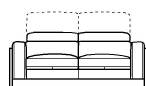

↑ fold following the dotted line ↑

N_Cubic

 NICOLETTIHOME

L Length - H Height - D Depth - SH Seat Height - SD Seat Depth
Dimensions refer to maximum sizes of the version with closed mechanism (where available).

dimensions	L 108 H69 D106 SH42 SD59	L 109 H69 D106 SH42 SD59	L 174 H69 D106 SH42 SD59	L 194 H69 D106 SH42 SD59	L 210 H69 D106 SH42 SD59
version code	100	161	200	240	300
Description	chair	chair with elec.recl.	2 seater	2 1/2 seater	3 seater