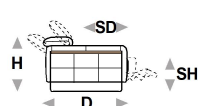

↑ fold following the dotted line ↑

N_Cubic

 NICOLETTIHOME

L Length - H Height - D Depth - SH Seat Height - SD Seat Depth
Dimensions refer to maximum sizes of the version with closed mechanism (where available).

dimensions	L 108 H69 D106 SH42 SD59	L 109 H69 D106 SH42 SD59	L 174 H69 D106 SH42 SD59	L 194 H69 D106 SH42 SD59	L 210 H69 D106 SH42 SD59
version code	100	161	200	240	300
Description	chair	chair with elec.recl.	2 seater	2 1/2 seater	3 seater