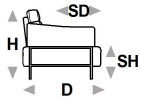

↑ fold following the dotted line ↑

N_Bellini

NICOLETTIHOME

L Length - H Height - D Depth - SH Seat Height - SD Seat Depth
Dimensions refer to maximum sizes of the version with closed mechanism (where available).

dimensions	L 106 H88 D100 SH43 SD64	L 182 H88 D100 SH43 SD64	L 198 H88 D100 SH42 SD64	L 85 H43 D100 SH- SD-	L 58 H43 D100 SH- SD-
version code	100	200	300	635	A99
Description	chair	2 seater	3 seater	rectangular ottoman	ottoman_x

↓ fold following the dotted line ↓

↑ fold following the dotted line ↑

N_Bellini

 NICOLETTIHOME®

L Length - H Height - D Depth - SH Seat Height - SD Seat Depth
Dimensions refer to maximum sizes of the version with closed mechanism (where available).

dimensions	L 59 H19 D9 SH- SD-	L 67 H19 D9 SH- SD-
version code	652	654
Description	2 seater lumbar support	3 seater lumbar support

↓ fold following the dotted line ↓